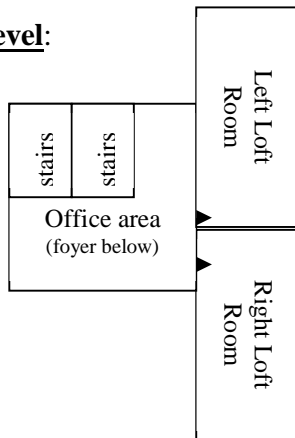

Woodside Building Map

Main Level:

Top Level:

Bottom Level: