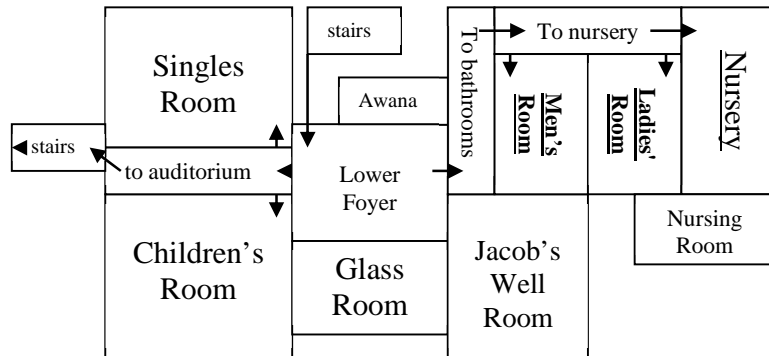

Bottom Level: