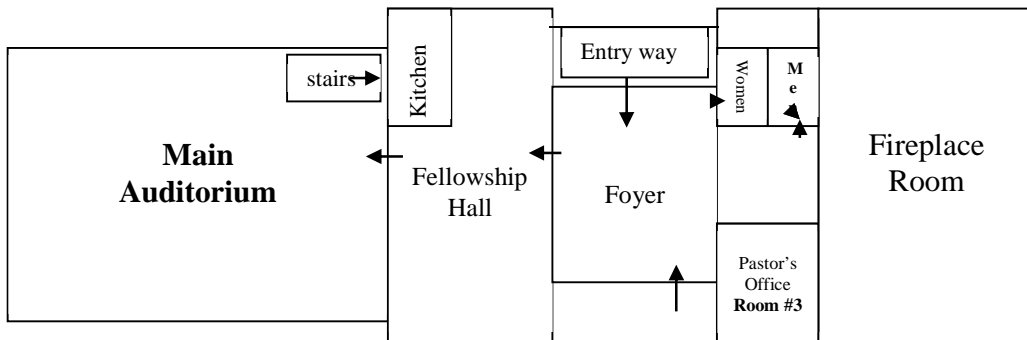

Woodside Building Map

Main Level: